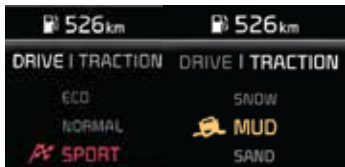

Alloy Wheel 215/60 R16

Special Edition Beige Interior

DESCRIPTION	Premiere (IVT)
Power train	
Type	Smartstream, Gamma II, DOHC, Dual CVVT, Dual Fuel Injector
Displacement (cc)	1,497
Maximum Power (PS/rpm)	115/6,300
Maximum Torque (Nm/rpm)	144/4,500
Transmission	Intelligent VT
STEERING SYSTEM	
Type	Rack & Pinon
Power Steering	MDPS
BRAKE	
Type	Ventilated Disc
	Drum
DIMENSION	
Length/Width/Height (mm)	4.120/1.790/1.615
Wheel base (mm)	2,500
Front/Rear Tread (mm)	1,558/1,571
Turning Radius (mm)	5,300
Ground Clearance (mm)	205
Wheel, tire	Alloy wheel 215/60 R16
Fuel tank capacity (L)	45
SUSPENSION	
Front	Mc Pherson Strut
Rear	Coupled Torsion Beam Axle
EXTERIOR	
Door Handle	Chrome
Sun Roof	Sunroof, power sliding & Tilting
Window beltline	Chrome coating
Radiator Grill	Chrome Coating
Rear Spoiler	Integrated with high mounted stop lamp
Outside Mirror	Body color w/ Electric mirror, and Power Folding
Side Repeater Lamp	On Mirror
Head Lamp	LED, Auto light, delay function
Day Time Running Light	LED
Fog Lamp	Projector
Rear combination lamp	LED
Rear Back Door Glass	With wiper
INTERIOR	
Steering Wheel	Leather, 3 Spoke Sport with Tilt & Audio control
Power window	Auto up & down with safety (Driver)
Front Console	with two cup holder
Meter Cluster	digital with 4,2" LCD Color driver information
Sun Glass Holder	S
Sunvisor	with mirror (passenger)
Door trim	Satin Chrome door handle with mood light
Front Seat	with premium seat back pocket
Seat Material	Artificial Leather with ventilated
SAFETY & SECURITY	
Body structure	Advanced High Strength Steel & Press Hot Stamping
Airbag	Six Airbag
Tire Pressure Monitoring System	S
Braking system'	Antilock Braking System with EBD, Electronic Stability Control, Hill Assist Control and Emergency Stop Signal
Drive Mode & Traction Mode	S
Front Safety Belt	3 Point ELR
Rear Safety Belt	3 Point ELR (Side) 2 point (Center)
Parking assist	Camera with dynamic parking guideline & rear distance warning
High Mounted Stop Lamp	S
AUDIO & SPEAKER	
Head unit	8" LCD , BOSE System with Multiple Bluetooth connection, voice recognition, USB and Auxilliary, connection, apple car play and android auto
Speaker	4 Main Speaker + 2 tweeter + sub woofer
COMFORT	
Start stop and key less entry	S
Turn Signal Lever	One touch turn signal
Remote Start Engine	S
Wireless Charging	S
Cruise Control	S